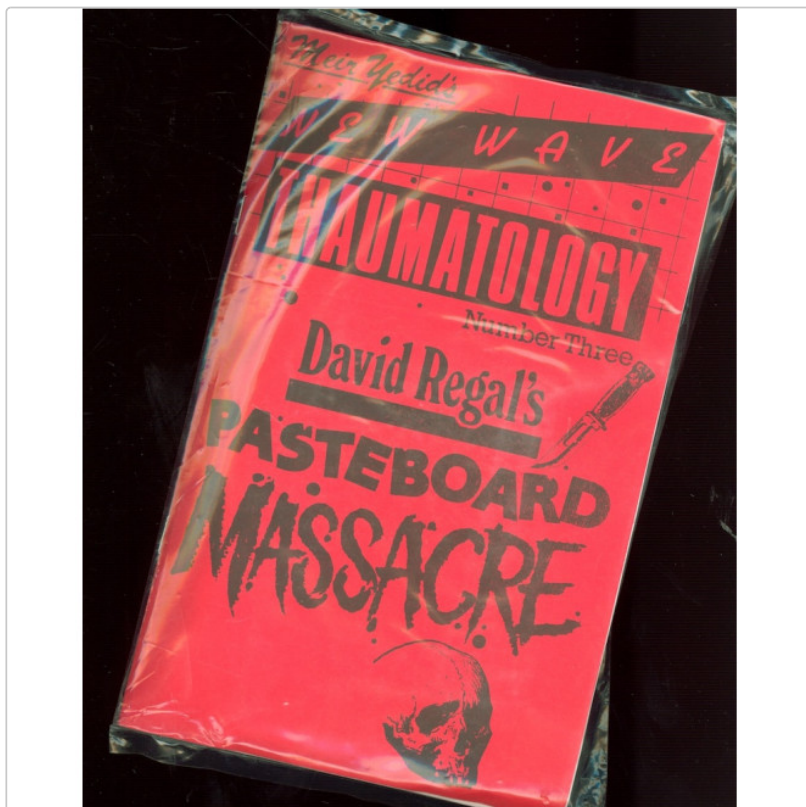

## David Regal's 'Pasteboard Massacre'

Art-Nr.: 15572 / GTIN: neu / Marke: [Evans, Henry](#), [Yedid, Meir](#)

**14,40EUR**

inkl. 19% USt. zzgl. Versand

🚫 Nur noch ein Exemplar vorhanden!

This is a powerful and visual effect that is very easy to perform and is guaranteed to entertain.

A card is selected, signed and returned to the deck. You explain that you will now find the card by cutting to it. Using a playing card like a buzz saw, the massacre begins. The card is used to saw through the entire top half of the deck, splitting the top twenty-six cards in half. The card that is stopped at, beneath all the mutilation is the signed selection.

Everything may be handed-out for immediate examination and the cards are reusable. Comes complete with a special poker-size Bicycle deck and instructions.